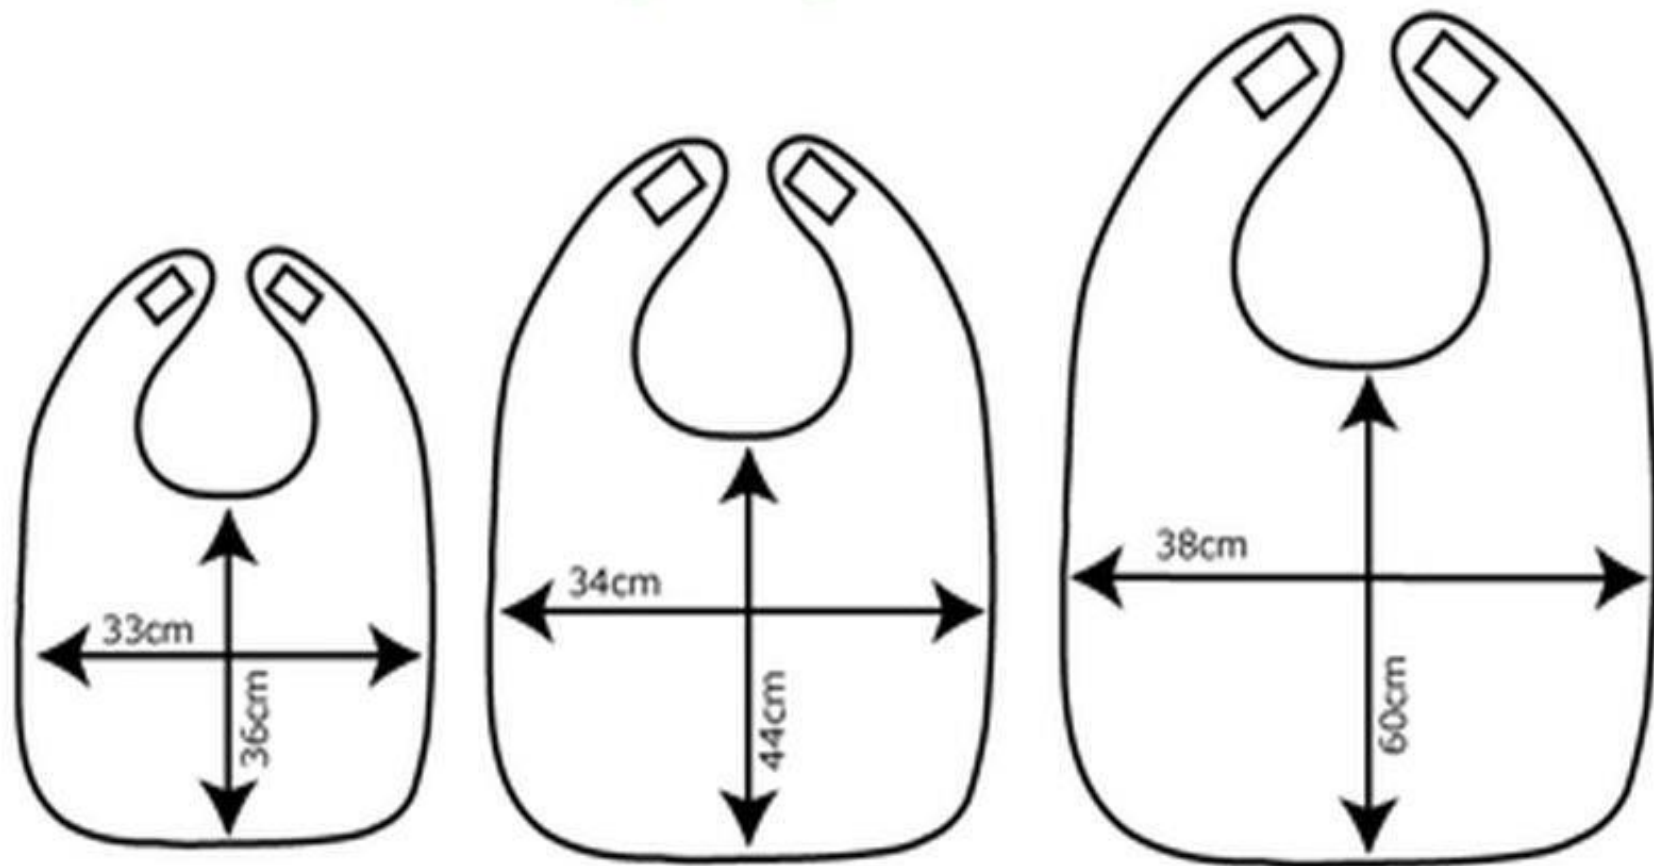

Feeding Apron Sizes

Small

34 - 39cm
Neck Diameter

Medium

40 - 45cm
Neck Diameter

Large

50-55cm
Neck Diameter