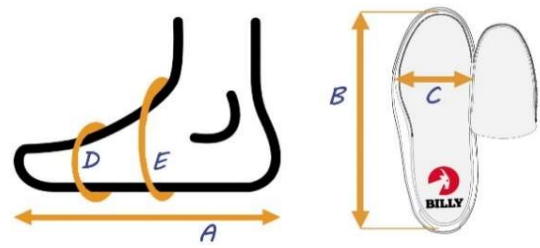

A	Actual foot or brace length
B	Actual shoe footbed length
C	Actual shoe footbed width at ball of foot
D	Circumference inside shoe at ball of foot*
E	Circumference inside shoe near ankle*

**BILLY Footwear**  
**Kid's & Toddler Sizing Chart**  
*M (Kid/Tod Medium) Width Shoes*

\* By removing the inserts inside the shoes, the circumferences will increase 1/4" - 7/16" (0.6 cm - 1.1 cm) depending on the shoe size selected.

\*\* The measurements shown here were taken with the laces loosely tied. The laces provide adjustability at the "E" location. Tighten laces to achieve desired fit.