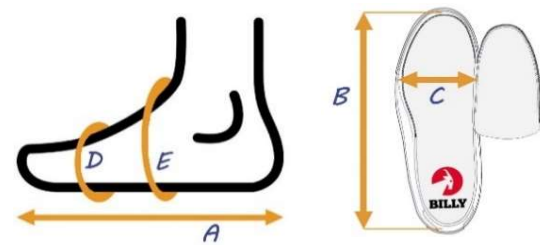

A	Actual foot or brace length
B	Actual shoe footbed length
C	Actual shoe footbed width at ball of foot
D	Circumference inside shoe at ball of foot*
E	Circumference inside shoe near ankle*

BILLY Footwear
Kid's & Toddler Sizing Chart
W (Kid/Tod Wide) Width Shoes

* By removing the inserts inside the shoes, the circumferences will increase 1/4" - 7/16" (0.6 cm - 1.1 cm) depending on the shoe size selected.

** The measurements shown here were taken with the laces loosely tied. The laces provide adjustability at the "E" location. Tighten laces to achieve desired fit.