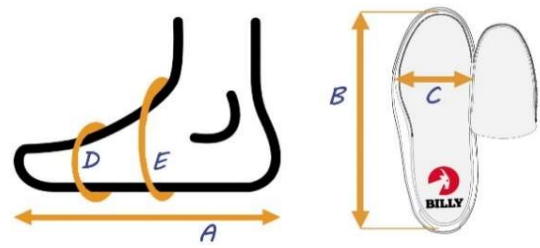

A	Actual foot or brace length
B	Actual shoe footbed length
C	Actual shoe footbed width at ball of foot
D	Circumference inside shoe at ball of foot*
E	Circumference inside shoe near ankle*

BILLY Footwear
Kid's & Toddler Sizing Chart
M (Kid/Tod Medium) Width Shoes

* By removing the inserts inside the shoes, the circumferences will increase 1/4" - 7/16" (0.6 cm - 1.1 cm) depending on the shoe size selected.

** The measurements shown here were taken with the laces loosely tied. The laces provide adjustability at the "E" location. Tighten laces to achieve desired fit.