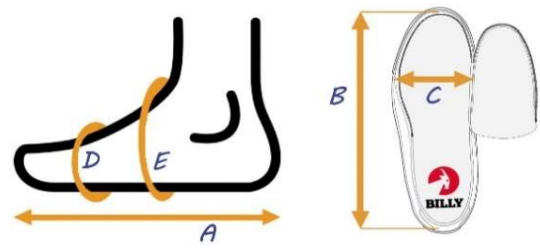

A	Actual foot or brace length
B	Actual shoe footbed length
C	Actual shoe footbed width at ball of foot
D	Circumference inside shoe at ball of foot*
E	Circumference inside shoe near ankle*

**BILLY Footwear**  
**D|R Collection Sizing Chart**  
*MDR (Medium) Width, WDR (Wide) Width, XDR (Extra-Wide) Width Shoes*

\* By removing the inserts inside the shoes, the circumferences will increase 1/4" - 7/16" (0.6 cm - 1.1 cm) depending on the shoe size selected.

\*\* The measurements shown here were taken with the laces loosely tied. The laces provide adjustability at the "E" location. Tighten laces to achieve desired fit.

<b>C</b> ("M" Width)	2-1/4" (5.7 cm)	2-3/8" (6.0 cm)	2-3/8" (6.0 cm)	2-1/2" (6.4 cm)	2-5/8" (6.7 cm)	2-5/8" (6.7 cm)	2-11/16" (6.8 cm)	2-3/4" (7.0 cm)	2-7/8" (7.3 cm)	2-15/16" (7.5 cm)	3" (7.6 cm)	3-1/16" (7.8 cm)	3-1/8" (7.9 cm)	3-1/4" (8.3 cm)	3-3/8" (8.6 cm)	3-1/2" (8.9 cm)	3-5/8" (9.2 cm)	3-3/4" (9.5 cm)
<b>D</b>	6" (15.2 cm)	6-1/4" (15.9 cm)	6-1/2" (16.5 cm)	6-3/4" (17.1 cm)	7" (17.8 cm)	7-1/4" (18.4 cm)	7-1/2" (19.1 cm)	7-5/8" (19.4 cm)	7-3/4" (19.7 cm)	8" (20.3 cm)	8-1/4" (21.0 cm)	8-1/2" (21.6 cm)	8-5/8" (21.9 cm)	8-7/8" (22.5 cm)	9-1/8" (23.2 cm)	9-3/8" (23.8 cm)	9-1/2" (24.1 cm)	9-3/4" (24.8 cm)
<b>E**</b> (Adjustable)	7-1/4" (18.4 cm)	7-5/8" (19.4 cm)	8" (20.3 cm)	8-1/4" (21.0 cm)	8-1/2" (21.6 cm)	8-3/4" (22.2 cm)	8-7/8" (22.5 cm)	9-1/8" (23.2 cm)	9-3/8" (23.8 cm)	9-5/8" (24.4 cm)	9-7/8" (25.1 cm)	10-1/8" (25.7 cm)	10-1/2" (26.7 cm)	10-3/4" (27.3 cm)	11" (27.9 cm)	11-1/4" (28.5 cm)	11-1/2" (29.2 cm)	11-3/4" (29.8 cm)