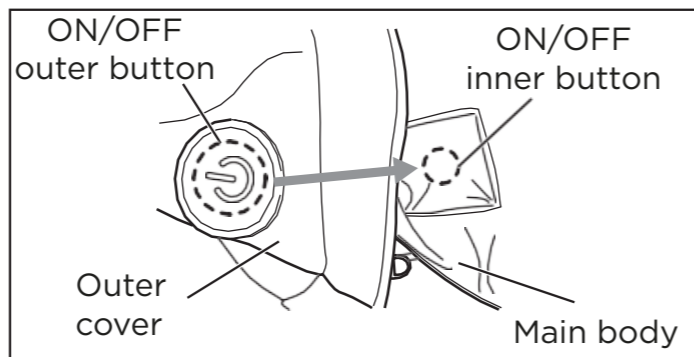

What's inside?

Instruction Manual

Bath Massage Pillow

Functions & Controls

To turn on the massager, press and hold the power button.

When you turn the massager on it will default to the low power massage mode. Press the power button once to switch to high power mode.

To turn the massager off, press and hold the power button.

Before use...

Install 4 x AA batteries as follows...

1. Take the battery case out of the massager

2. Open the battery case as shown above

3. Insert 4 x AA batteries observing the correct polarity

4. Close the battery case as shown above

5. Check the case is closed correctly and place back into the massager

6. Ensure the inner and outer power button are aligned and zip up the cover.

How to use...

Run yourself a nice hot bath, turn your massager on and use it anywhere on your body that feels good! Simple!