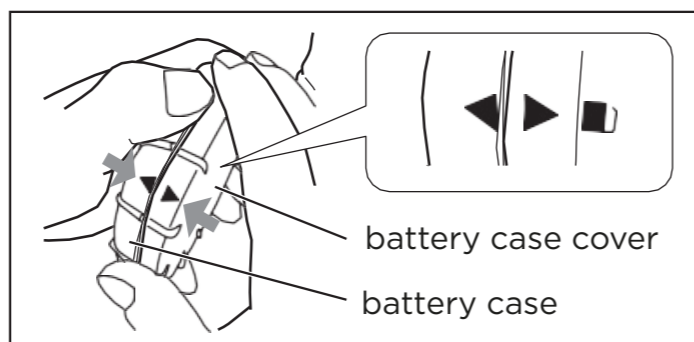

What's inside?

Instruction Manual

Bath Massage Pillow

Functions & Controls

To turn on the massager, press and hold the power button.

When you turn the massager on it will default to the low power massage mode. Press the power button once to switch to high power mode.

To turn the massager off, press and hold the power button.

Before use...

Install 4 x AA batteries as follows...

1. Take the battery case out of the massager

2. Open the battery case as shown above

3. Insert 4 x AA batteries observing the correct polarity

4. Close the battery case as shown above

5. Check the case is closed correctly and place back into the massager

6. Ensure the inner and outer power button are aligned and zip up the cover.

How to use...

Run yourself a nice hot bath, turn your massager on and use it anywhere on your body that feels good! Simple!