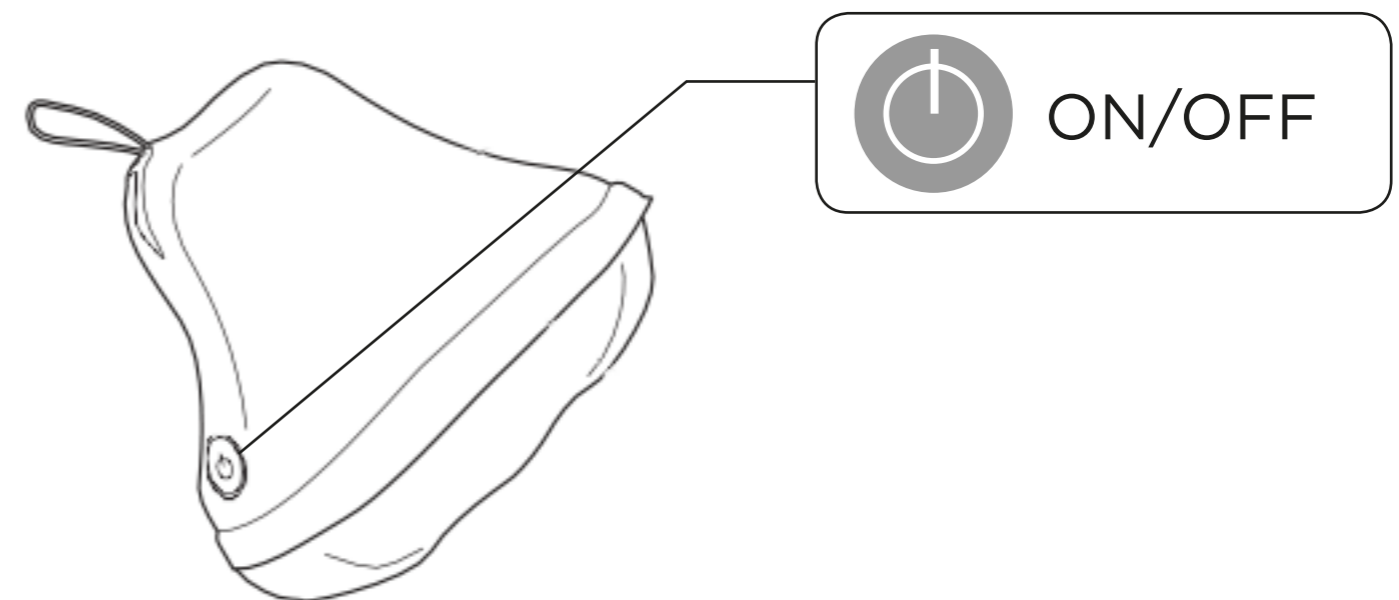

What's inside?

Instruction Manual

Bath Massage Pillow

Functions & Controls

To turn on the massager, press and hold the power button.

When you turn the massager on it will default to the low power massage mode. Press the power button once to switch to high power mode.

To turn the massager off, press and hold the power button.

Before use...

Install 4 x AA batteries as follows...

1. Take the battery case out of the massager

2. Open the battery case as shown above

3. Insert 4 x AA batteries observing the correct polarity