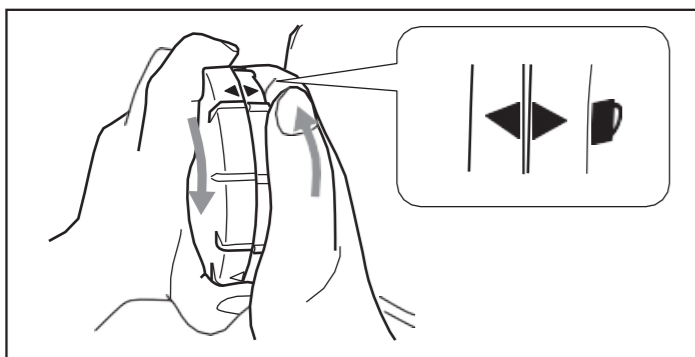

What's inside?

Instruction Manual

Bath Massage Pillow

Functions & Controls

To turn on the massager, press and hold the power button.

When you turn the massager on it will default to the low power massage mode. Press the power button once to switch to high power mode.

To turn the massager off, press and hold the power button.

Before use...

Install 4 x AA batteries as follows...

1. Take the battery case out of the massager

2. Open the battery case as shown above

3. Insert 4 x AA batteries observing the correct polarity

4. Close the battery case as shown above

5. Check the case is closed correctly and place back into the massager

6. Ensure the inner and outer power button are aligned and zip up the cover.

How to use...

Run yourself a nice hot bath, turn your massager on and use it anywhere on your body that feels good! Simple!