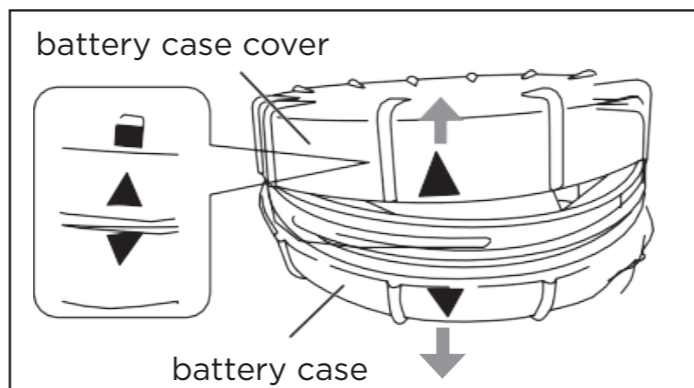

What's inside?

Instruction Manual

Bath Massage Pillow

Functions & Controls

To turn on the massager, press and hold the power button.

When you turn the massager on it will default to the low power massage mode. Press the power button once to switch to high power mode.

To turn the massager off, press and hold the power button.

Before use...

Install 4 x AA batteries as follows...

1. Take the battery case out of the massager

2. Open the battery case as shown above

3. Insert 4 x AA batteries observing the correct polarity