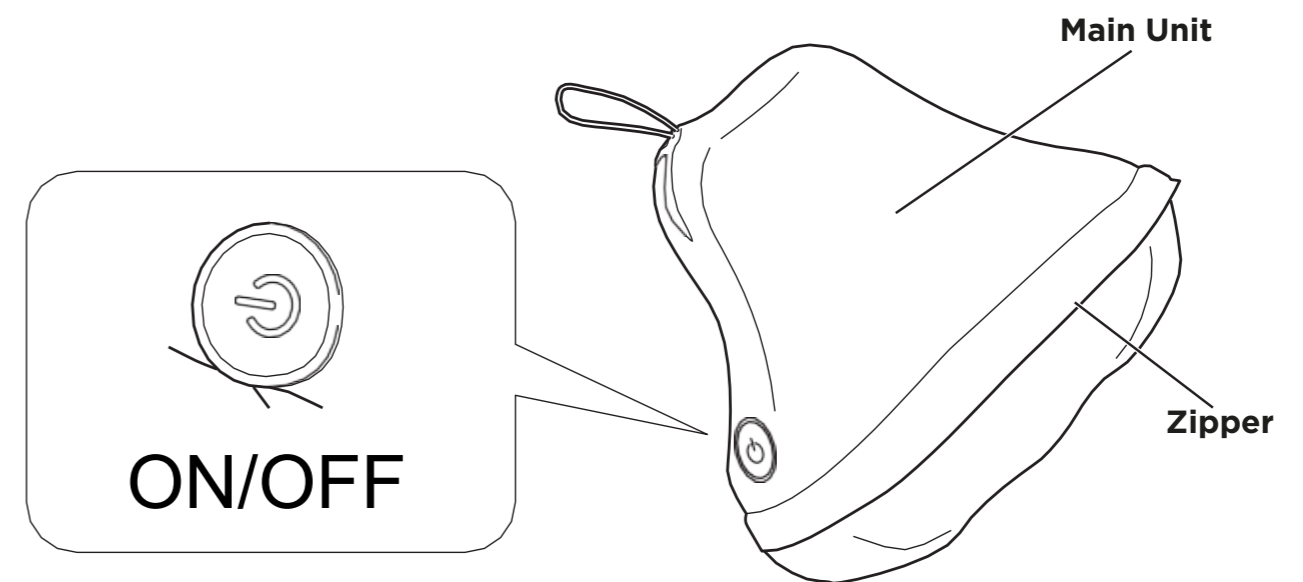

What's inside?

Instruction Manual

Bath Massage Pillow

Functions & Controls

To turn on the massager, press and hold the power button.

When you turn the massager on it will default to the low power massage mode. Press the power button once to switch to high power mode.

To turn the massager off, press and hold the power button.

Before use...

Install 4 x AA batteries as follows...

1. Take the battery case out of the massager

2. Open the battery case as shown above

3. Insert 4 x AA batteries observing the correct polarity