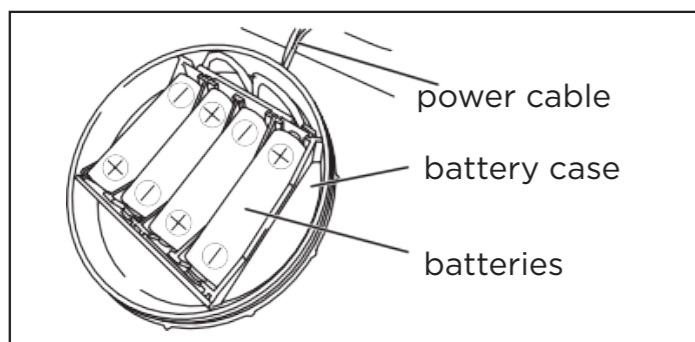

What's inside?

Instruction Manual

Bath Massage Pillow

Functions & Controls

To turn on the massager, press and hold the power button.

When you turn the massager on it will default to the low power massage mode. Press the power button once to switch to high power mode.

To turn the massager off, press and hold the power button.

Before use...

Install 4 x AA batteries as follows...

1. Take the battery case out of the massager

2. Open the battery case as shown above

3. Insert 4 x AA batteries observing the correct polarity