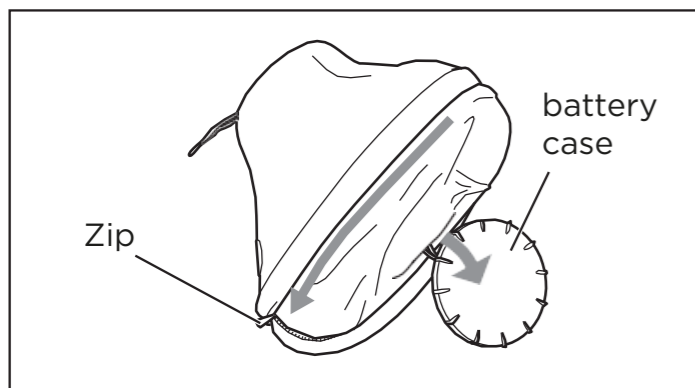

What's inside?

Instruction Manual

Bath Massage Pillow

Functions & Controls

To turn on the massager, press and hold the power button.

When you turn the massager on it will default to the low power massage mode. Press the power button once to switch to high power mode.

To turn the massager off, press and hold the power button.

Before use...

Install 4 x AA batteries as follows...

1. Take the battery case out of the massager

2. Open the battery case as shown above

3. Insert 4 x AA batteries observing the correct polarity