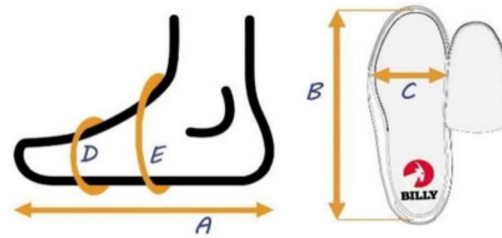

A	Actual foot or brace length
B	Actual shoe footbed length
C	Actual shoe footbed width at ball of foot
D	Circumference inside shoe at ball of foot*
E	Circumference inside shoe near ankle*

BILLY Footwear
Kid's Sizing Chart
Medium (M) Width Shoes

* By removing the inserts inside the shoes, the circumferences will increase 7/16" - 9/16" (1.1 cm - 1.4 cm) depending on the shoe size selected.

** The measurements shown here were taken with the laces loosely tied. The laces provide adjustability at the "E" location. Tighten laces to achieve desired fit.