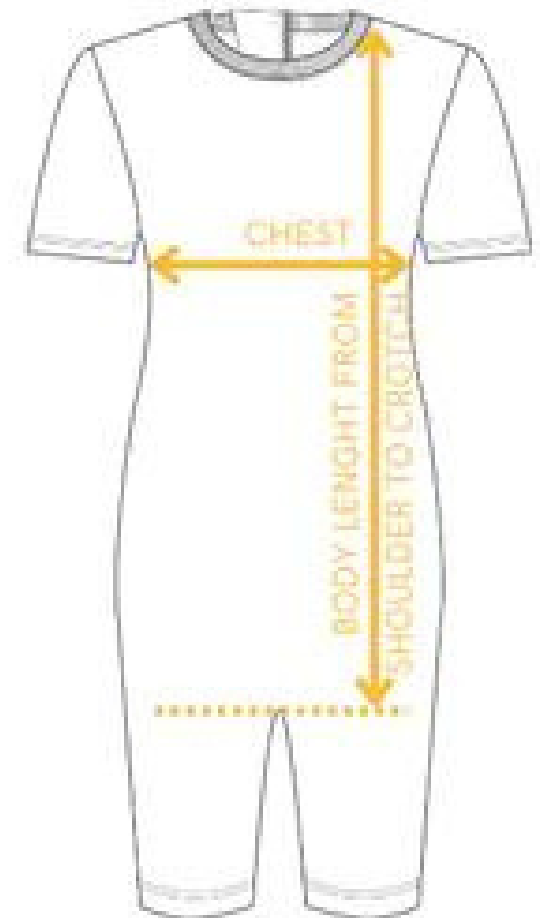

Size Chart

Zip Backs for Kids

| UK | EU (L/P TOI) | US | CHEST (L/P TOI) | BODY LENGTH (L/P TOI) | TUBE ACCESS WIDTH |
|----------|-----------------|-------|--------------------|-----------------------------|-------------------------|
| 3-4yrs | 107cm/42" | 3T-4T | 54cm/21.2" | 47cm/18.5" | 9cm/3.5" |
| 5-6yrs | 116cm/46" | 5-6 | 56cm/22" | 51cm/20" | 10cm/4" |
| 7-8yrs | 128cm/50" | 7-8 | 66cm/25.9" | 55cm/21.6" | 11cm/4.5" |
| 9-10yrs | 140cm/55" | 9-10 | 74cm/29.1" | 64cm/25.1" | 12cm/5" |
| 11-12yrs | 152cm/60" | 11-12 | 80cm/31.4" | 68cm/26.7" | 13cm/5" |
| 13-14yrs | 164cm/65" | 13-14 | 84cm/33" | 72cm/28.3" | 14cm/5.5" |
| 15-16yrs | 172cm/69" | 15-16 | 90cm/35.4" | 73cm/28.7" | 15cm/5.9" |