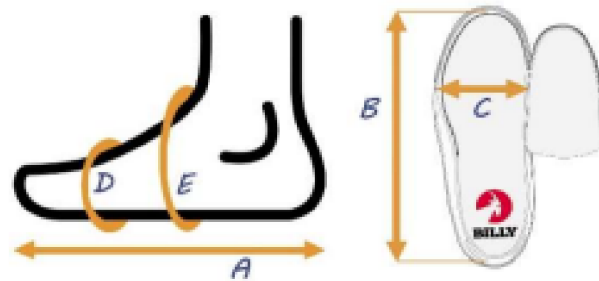

A	Actual foot or brace length
B	Actual shoe footbed length
C	Actual shoe footbed width at ball of foot
D	Circumference inside shoe at ball of foot*
E	Circumference inside shoe near ankle*

BILLY Footwear
Men's Sizing Chart
D (Men's Medium) Width Shoes

* By removing the inserts inside the shoes, the circumferences will increase 1/2" - 9/16" (1.3cm - 1.4cm) depending on the shoe size selected.

** The measurements shown here were taken with the laces loosely tied. The laces provide adjustability at the "E" location. Tighten laces to achieve desired fit.